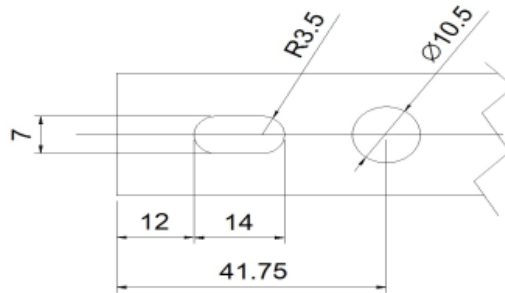

PROFILES: M14611, M9202, M30526, S30534, S30548, M63102, M63110, M63114, M63100, M63108, S30528, S30532, S326, S352, S379, S388, S389, S398